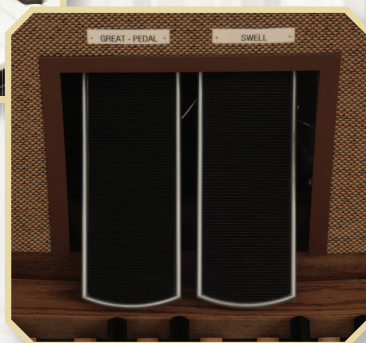

EXCELLENCE IS WORTH MORE

Allen organs

INCOMPARABLE SOUND
LASTING QUALITY
UNPARALLELED SUPPORT

CHANCEL™ CF-4
27 Stops / Two-Manuals

Allen organs CF-4 Specifications

- **Standard stop lists:** Classic Allen, English, French, Baroque
- **Optional stop list:** Wurlitzer Theatre stop list (in lieu of English)

PEDAL

16 BOURDON
 16 LIEBLICH GEDACKT (SW)
 8 OCTAVE
 8 FLÛTE
 4 CHORAL BASS (GT)
 16 POSAUNE
 4 CLAIRON
 GREAT TO PEDAL
 SWELL TO PEDAL
 MIDI ON PEDAL

SWELL

8 GEDACKT
 8 VIOLA POMPOSA
 8 VIOLA CELESTE
 4 OCTAVE GEIGEN
 4 TRAVERSE FLUTE
 2-2/3 NASARD
 2 PICCOLO
 1-3/5 TIERCE
 FOURNITURE IV
 16 BASSON
 8 TROMPETTE
 TREMULANT
 MIDI ON SWELL

GREAT

16 LIEBLICH GEDACKT (SW)
 8 DIAPASON
 8 HARMONIC FLUTE
 8 FLUTE CELESTE II
 4 OCTAVE
 4 SPITZFLÖTE
 2 FIFTEENTH
 MIXTURE IV
 CHIMES
 TREMULANT
 SWELL TO GREAT
 MIDI ON GREAT

GENERAL

ALTERNATE TUNING
 BASS COUPLER
 MELODY COUPLER
 TREMULANTS FULL

- **CONSOLE CONTROLLER™** - Multiple tunings and other advanced console features.

Features Include:

- **Virtual Acoustics™** - Exclusive spatial enhancement system
- **Stop Controls** - Efficient LED's standard
- **Capture Action** - Full functions with General and Divisional Pistons, and 4 memories
- **Other Pistons** - Set, Cancel
- **Expression** - Divided