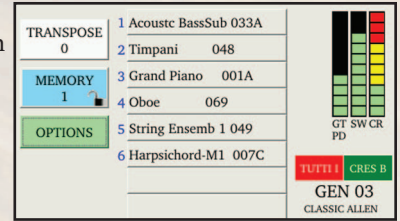

DB-242a ~42 STOP / TWO-MANUAL CONSOLE

Includes dynamic GeniSys™ Voices!

CLASSIC ALLEN STOP LIST

PEDAL

- 32 CONTRE BOURDON
- 16 DIAPASON
- 16 BOURDON
- 16 LIEBLICH GEDECKT (SW)
- 8 OCTAVE
- 8 FLUTE
- 4 CHORALBASS
- MIXTURE III
- 16 POSAUNE
- 8 TROMBA
- GENISYS VOICE 1
- GENISYS VOICE 2

SWELL

- 8 GEDECKT
- 8 VIOLA POMPOSA
- 8 VIOLA CELESTE
- 4 OCTAVE GEIGEN
- 4 TRAVERSE FLUTE
- 2 2/3 NASARD
- 2 PICCOLO
- 1 3/5 TIERCE
- FOURNITURE IV
- 16 WALDHORN
- 8 SWELL TROMPETTE ANGELIQUE
- 8 FRENCH TRUMPET
- 8 OBOE
- CELESTA
- TREMULANT
- 16 SWELL TO SWELL
- SWELL UNISON OFF
- 4 SWELL TO SWELL
- GENISYS VOICE 3
- GENISYS VOICE 4

GREAT

- 16 VIOLONE
- 8 DIAPASON
- 8 HARMONIC FLUTE
- 8 FLUTE CELESTE II (SW)
- 4 OCTAVE
- 4 SPITZFLÖTE
- 2 FIFTEENTH
- MIXTURE IV
- 8 GREAT TROMPETTE ANGELIQUE
- 8 TROMBA
- 8 KRUMMHORN
- CHIMES (SW)
- GENISYS VOICE 5
- GENISYS VOICE 6
- MELODY COUPLER
- BASS COUPLER
- TREMULANT

COUPLERS

- 8 GREAT TO PEDAL
- 8 SWELL TO PEDAL
- 4 SWELL TO PEDAL
- 16 SWELL TO GREAT
- 8 SWELL TO GREAT
- 4 SWELL TO GREAT

GENERAL

- GT-PD MAINS OFF
- GT-PD TO ANTIPHONAL
- SWELL MAINS OFF
- SWELL TO ANTIPHONAL
- TREMULANTS FULL
- ALTERNATE TUNING
- GENISYS VOICES COUPLE

MIDI

- MIDI ON PEDAL
- MIDI ON SWELL
- MIDI ON GREAT

- **GENISYS Display** - Advanced touchscreen control of many of the organ's functions and features, offering seamless control and ease-of-use.

- **GENISYS Voices** - Variable stops with hundreds of organ and instrumental voice possibilities offering unmatched tonal versatility.

Features Include:

- **Acoustic Portrait™** - Exclusive real sampled acoustics offering tonal realism not found with digital reverberation
- **Stop Controls** - Mechanical Drawknobs
- **Capture Action** - Full functions with General and Divisional Pistons, and 40 memories
- **Other Pistons** - Piston Sequencer, Tutti 1, Tutti 2, Crescendo B, Set, Cancel, Recall
- **Expression** - Divided with Crescendo
- **Toe Studs** - User reconfigurable
- **Hymn-Player™** - Pre-recorded music included
- **Performance Player™** - Allows for recording and playing back music

Customization Options:

Allen Organs are designed in the world's most vertically integrated organ factory with most assemblies built in-house. This ensures the highest quality and manufacturing flexibility with dozens of customization options available including special finishes, alternative keyboards, audio systems, stop control materials and much more.

Console Dimensions:

Width 58-5/16" (148 cm); Height 47-5/8" (123 cm); Depth 31-3/4" (80.6 cm) without pedalboard, 49" (124.5 cm) with pedalboard.

Warranty:

10 year limited warranty included. See warranty for details.

Cover console: Left drawer shown is neither standard or optional.

Specifications and configurations subject to change without notice or obligation.

Sound ♦ Performance ♦ Reliability

©2017 Allen Organ Company, LLC. All rights reserved. PN: 030-00535

150 Locust Street, Macungie, PA 18062 USA • Phone: 610-966-2202 • E-mail: aosales@allenorgan.com • website: allenorgan.com