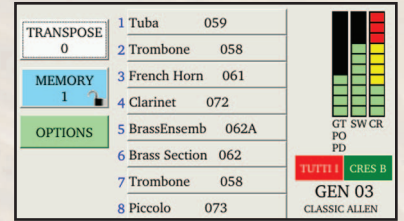

GREAT

- 16 VIOLONE
- 8 DIAPASON
- 8 HARMONIC FLUTE
- 8 BOURDON
- 8 GAMBA
- 4 OCTAVE
- 4 FLUTE
- 2²/₃ TWELFTH
- 2 FIFTEENTH
- MIXTURE IV
- CYMBALE III
- 8 TROMBA
- TREMULANT
- CHIMES
- MELODY COUPLER CH>GT
- GT-PD UNENCLOSED
- BASS COUPLER
- GT-CH MANUAL TRANSFER
- TREMULANTS FULL
- ALTERNATE TUNING
- GENISYS VOICE 5
- GENISYS VOICE 6

CHOIR

- 16 ERZÄHLER
- 8 HOLZ GEDACKT
- 8 ERZÄHLER
- 8 ERZÄHLER CELESTE
- 4 PRINZIPAL
- 4 KOPPELFLÖTE
- 4 ERZÄHLER CELESTE II
- 2 OKTAV
- 1¹/₃ QUINTFLÖTE
- ZIMBEL III
- 16 RANKETT
- 8 FESTIVAL TRUMPET
- 8 KRUMMHORN
- TREMULANT
- CHOIR UNENCLOSED
- GENISYS VOICE 7
- GENISYS VOICE 8

COUPLERS

- 8 GREAT TO PEDAL
- 8 SWELL TO PEDAL
- 4 SWELL TO PEDAL
- 8 CHOIR TO PEDAL
- SWELL CELESTA
- SWELL SOLO VOICES ON
- 16 SWELL TO GREAT
- 8 SWELL TO GREAT
- 4 SWELL TO GREAT
- 8 CHOIR TO GREAT
- 16 SWELL TO CHOIR
- 8 SWELL TO CHOIR
- 4 SWELL TO CHOIR
- CHOIR UNISON OFF
- GENISYS VOICES COUPLE

GENERAL

- GT-CH-PD MAINS OFF
- GT-CH-PD TO ANTIPHONAL
- SWELL MAINS OFF
- SWELL TO ANTIPHONAL

MIDI

- MIDI ON PEDAL
- MIDI ON SWELL
- MIDI ON GREAT
- MIDI ON CHOIR

PISTON

- ZIMBELSTERN

Italics indicate Swell Solo Voices

- **GENISYS Display** - Advanced touchscreen control of many of the organ's functions and features, offering seamless control and ease-of-use.

- **GENISYS Voices** - Variable stops with hundreds of organ and instrumental voice possibilities offering unmatched tonal versatility.

Features Include:

- **Acoustic Portrait™** - Exclusive real sampled acoustics offering tonal realism not found with digital reverberation
- **Stop Controls** - Mechanical Drawknobs
- **Capture Action** - Full functions with General and Divisional Pistons, and 40 memories
- **Other Pistons** - Piston Sequencer, Tutti 1, Tutti 2, Crescendo B, Set, Cancel, Recall
- **Expression** - Divided with Crescendo
- **Toe Studs** - User reconfigurable
- **Hymn-Player™** - Pre-recorded music included
- **Performance Player™** - Allows for recording and playing back music

Customization Options:

Allen Organs are designed in the world's most vertically integrated organ factory with most assemblies built in-house. This ensures the highest quality and manufacturing flexibility with dozens of customization options available including special finishes, alternative keyboards, audio systems, stop control materials and much more.

Console Dimensions:

Width 65-1/4" (165.8 cm); Height 51-1/2" (131 cm); Depth 35" (88.9 cm) without pedalboard, 51" (130 cm) with pedalboard.

Warranty:

10 year limited warranty included. See warranty for details.

Cover console: Left drawer shown is neither standard or optional.

Specifications and configurations subject to change without notice or obligation.