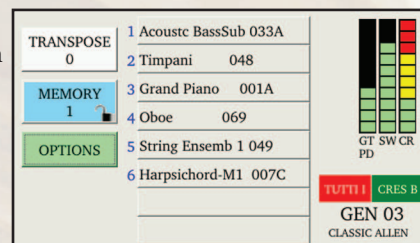

SWELL

8 ROHRBOURDON
8 VIOLE
8 VOIX CELESTE
4 GEIGEN OCTAVE
4 TRAVERSE FLUTE
2-2/3 NASARD
2 PICCOLO
1-3/5 TIERCE
PLEIN-JEU IV
16 BASSON
8 TROMPETTE
8 HAUTBOIS
TREMULANT
CELESTA
SWELL UNISON OFF
GENISYS VOICE 3 (OPTIONAL)
GENISYS VOICE 4 (OPTIONAL)

GREAT

16 VIOLONE
8 PRINCIPAL
8 HARMONIC FLUTE
8 FLUTE DOLCE CELESTE II (SW)
4 OCTAVE
4 FLUTE
2 FIFTEENTH
MIXTURE IV
8 TRUMPET
TREMULANT
CHIMES
GENISYS VOICE 5 (OPTIONAL)
GENISYS VOICE 6 (OPTIONAL)
SWELL TO GREAT

GENERAL

BASS COUPLER
MELODY COUPLER
GENISYS VOICES (OPTIONAL)
ALTERNATE TUNING
TREMULANTS FULL

MIDI

MIDI ON PEDAL
MIDI ON SWELL
MIDI ON GREAT

Console Dimensions:

Width 58-5/16" (148cm); Height 47-5/8" (123 cm);
Depth 31-3/4" (80.6 cm) without pedalboard,
49" (124.5 cm) with pedalboard

Warranty:

10 year limited warranty included. See warranty for details.

Cover: Stop Tab console pictured with optional Theatre engravings in red, GENISYS Voices, and oak console.

Console pictured with optional Drawknobs, Allen Keyboards, Lighted clear-acrylic music rack and pedal light, Theatre engravings in red, and GENISYS Voices.

Specifications and configurations subject to change without notice or obligation.

- **GENISYS Display** - Advanced touchscreen control of many of the organ's functions and features, offering seamless control and ease-of-use.

- **GENISYS Voices (optional)** - Variable stops with hundreds of organ and instrumental voice possibilities offering unmatched tonal versatility.

Features Include:

- **Acoustic Portrait™** - Exclusive real sampled acoustics offering tonal realism not found with digital reverberation
- **Stop Controls** - Efficient LED's standard; Mechanical Drawknobs optional
- **Capture Action** - Full functions with General and Divisional Pistons, and 40 memories
- **Other Pistons** - Piston Sequencer, Tutti 1, Tutti 2, Crescendo B, Set, Cancel, Recall
- **Expression** - Divided with Crescendo
- **Toe Studs** - User reconfigurable
- **Hymn-Player™** - Pre-recorded music included
- **Performance Player™** - Allows for recording and playing back music

Customization Options:

Allen Organs are designed in the world's most vertically integrated organ factory with most assemblies built in-house. This ensures the highest quality and manufacturing flexibility with dozens of customization options available including special finishes, alternative keyboards, audio systems, stop control materials and much more.